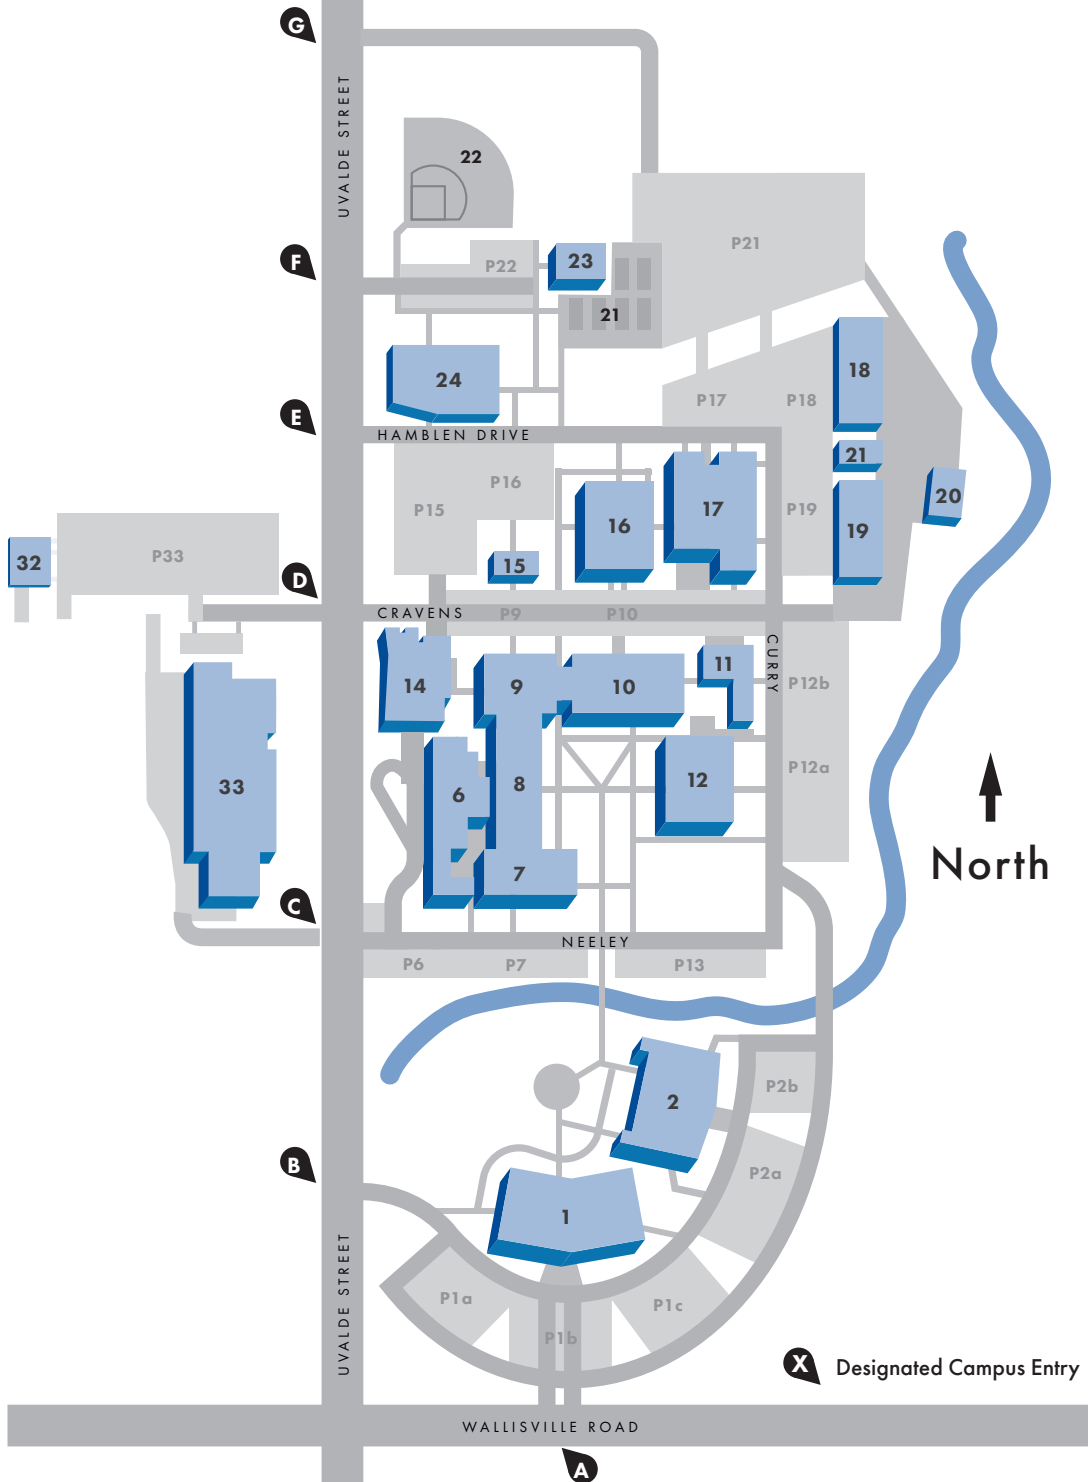

NORTH CAMPUS

- N1** Grant Fine Arts
- N2** Interactive Learning Center
- N6** Welcome Center
- N7** Burleson Classroom Building
- N8** Spencer Building
- N9** Brightwell Building
- N10** Wheeler Building/Police
- N11** Bezos Academy Houston – North Shore
- N12** Student Center/Bookstore
- N14** Library
- N15** North Chiller Plant-Main Campus
- N16** Gymnasium
- N17** Science and Allied Health Building
- N18** Industrial Technology-Auto Collision
- N19** General Service Building/Deliveries
- N20** Facilities Services/Storage
- N21** Auxiliary Services
- N22** Baseball Field
- N23** Baseball Training Facility
- N24** Cosmetology and Culinary Center
- N32** North Chiller Plant-CIT
- N33** Center for Industrial Technology